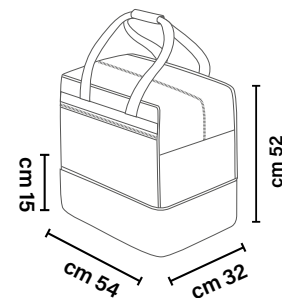

PLASTIC BOX **h 15 cm**
FONDO RIGIDO
CODE **7456**