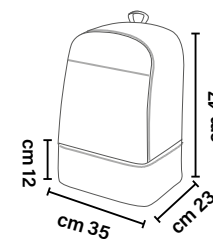

PADDED BOTTOM
FONDO IMBOTTITO